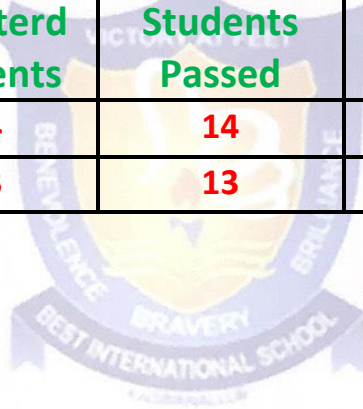

BEST INTERNATIONAL SCHOOL (CBSE)

RUN BY PRIME HASAN EDUCATIONAL TRUST (GOVT.RECOGNISED)
AFFILIATED TO CBSE NEW DELHI (AFFILIATION NO : 1931338)

Date:.....

Result of The Board Examination

S.No	Year	No.of Registered Students	No.of Students Passed	Pass Percentage	Remarks
1	2022-2023	14	14	100%	PASSED
2	2023-2024	13	13	100%	PASSED